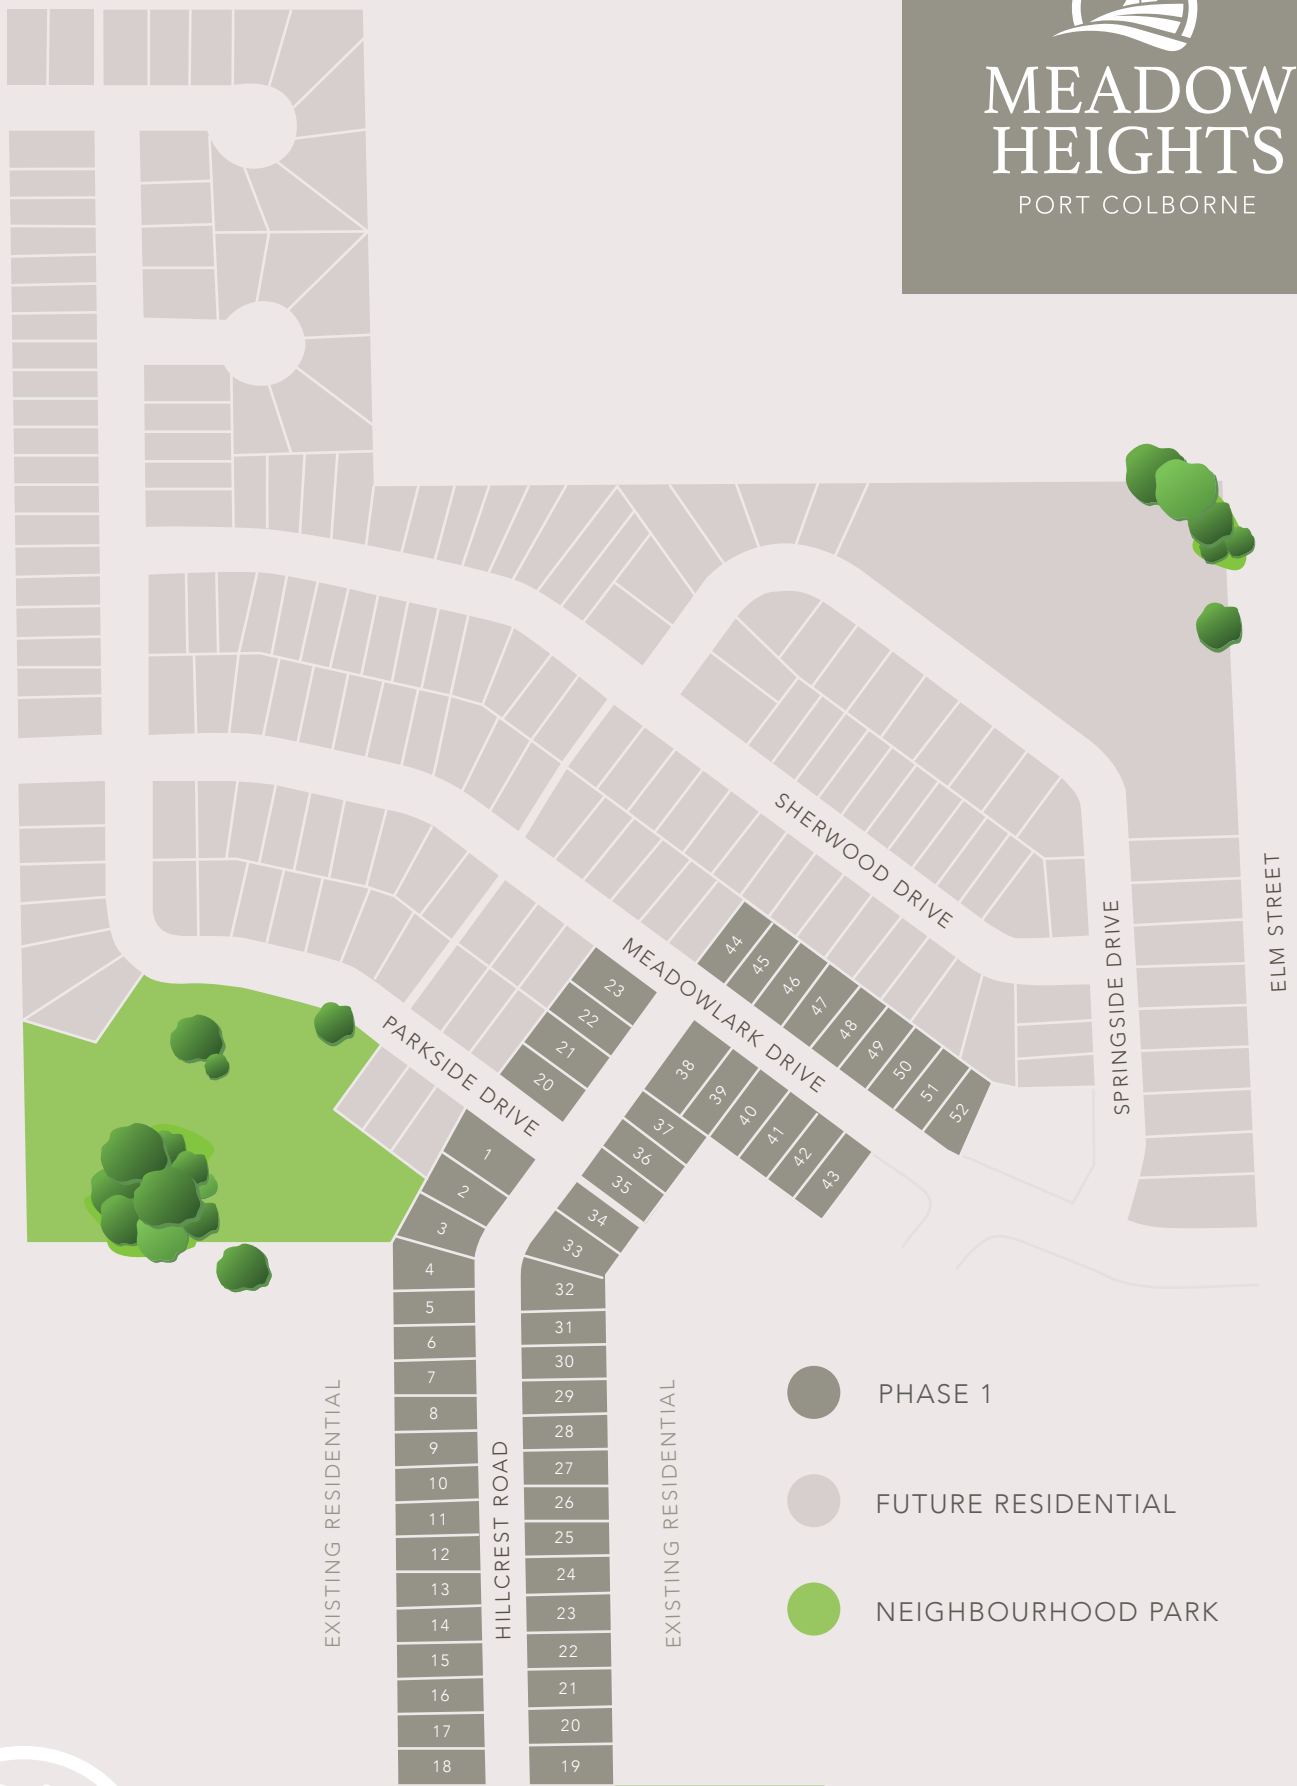

MEADOW HEIGHTS

PORT COLBORNE

-  PHASE 1
-  FUTURE RESIDENTIAL
-  NEIGHBOURHOOD PARK

DUNSIRE EST. 2010
DEVELOPMENTS

www.Dunsire.com

Illustration is artist's concept only. Site plan is not to scale and is subject to change without notice. E & O.E.