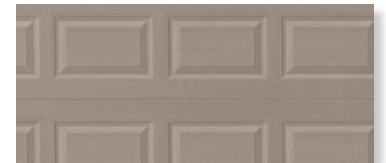

GARAGE DOOR

NOTE: COLORS ARE SUBJECT TO CHANGE PER DIRECTION FROM CONTROL GUIDELINES.