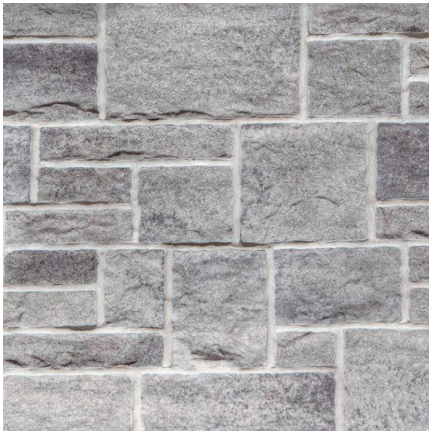

SHINGLE

WINDOW

METAL ROOF

SOFFIT/FASCIA

COLUMN

STONE

HARDIE

SIDING