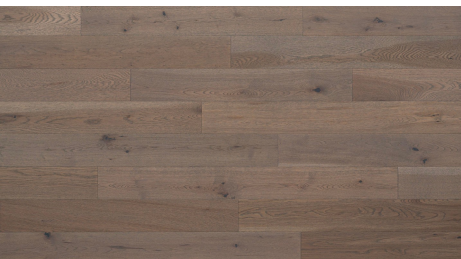

KENTWOOD
Tundra
Brushed Oak Dolphin
5" x 1/2" x 47"