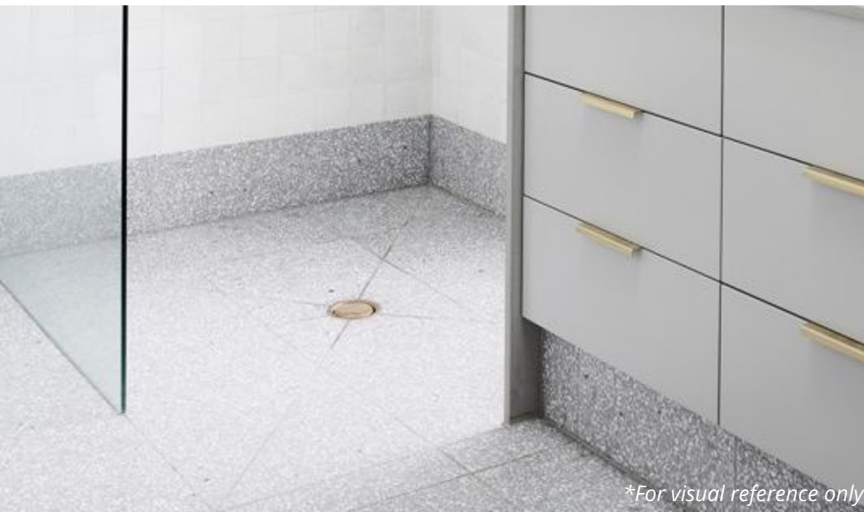

TILES

ANATOLIA
Station, Matte 12" x 24"

Pearl

Ivory

Ash

Shadow

COORDINATING SHOWER FLOOR - (Level 3)
Station Series Mosaic Tile Matte 2" x 2"

Pearl