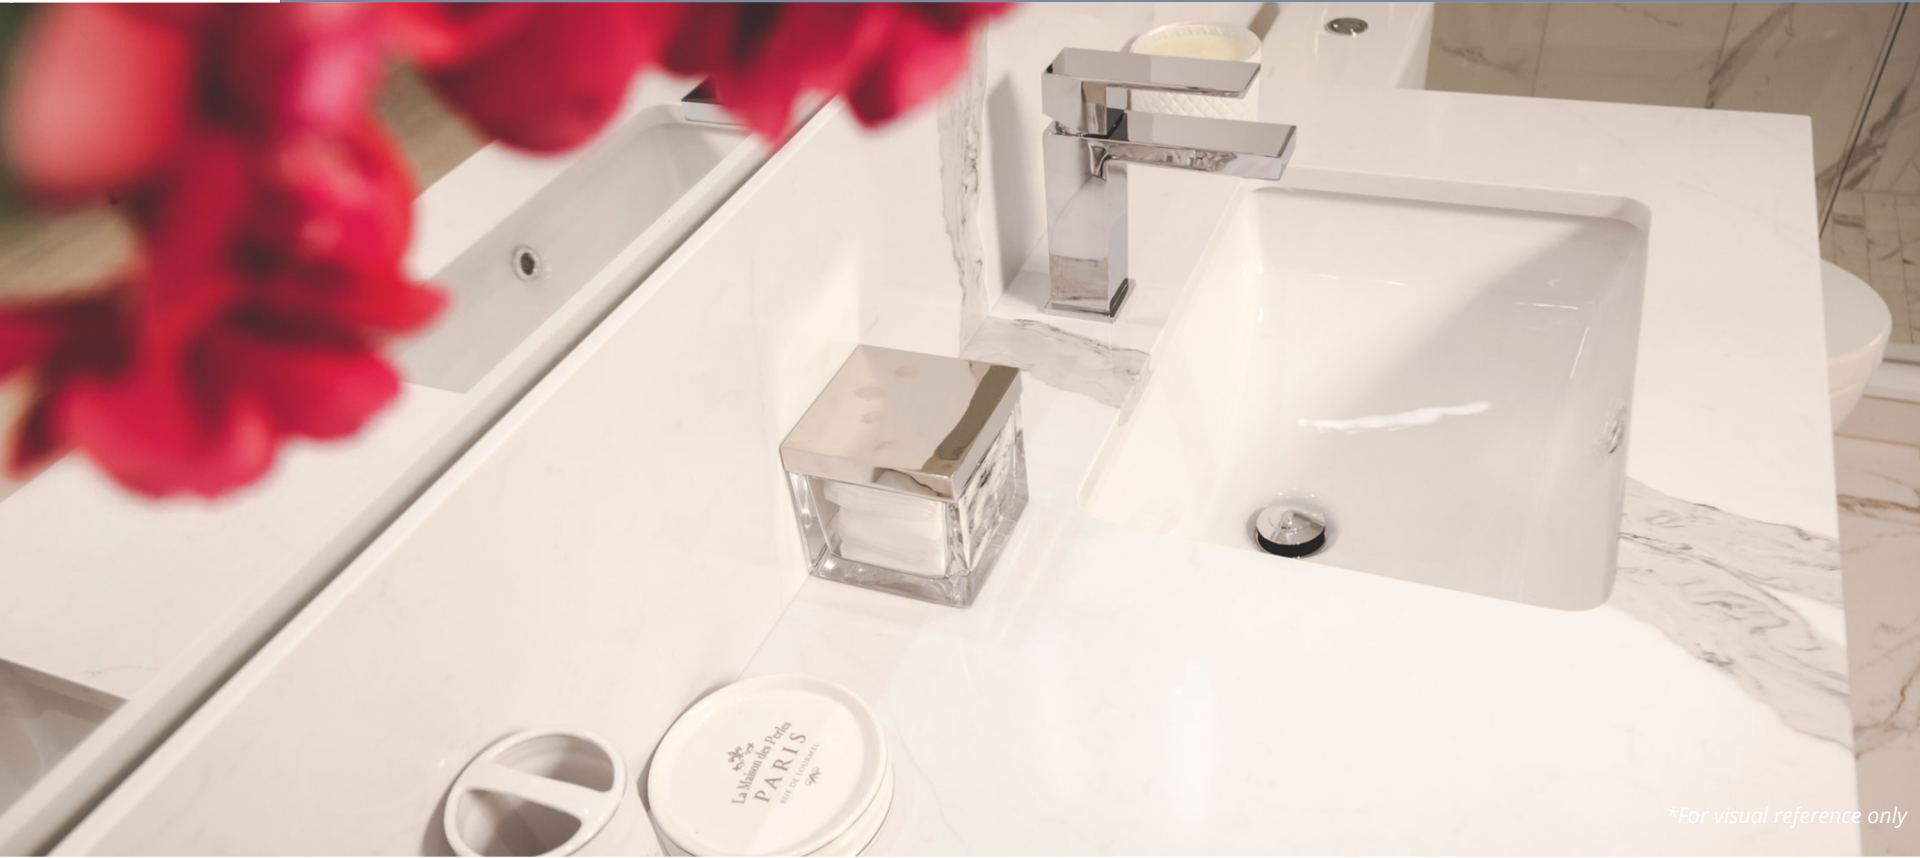

PLUMBING

RIOBEL

*Njoy
Single Handle Kitchen Faucet
Chrome*

BLANCO

*25" Single Bowl Undermount
Sink
Stainless Steel*

**For visual reference only*

RIOBEL
Kubik
Single Handle Lavatory
Faucet
Chrome

BOSCO
200013
Undercounter Sink
White

**For visual reference only*

RIOBEL
KUBIK, Chrome

Shower System

Tub System

MIROLIN

Phoenix

60" Tub with Acrylic Skirt

**For visual reference only*