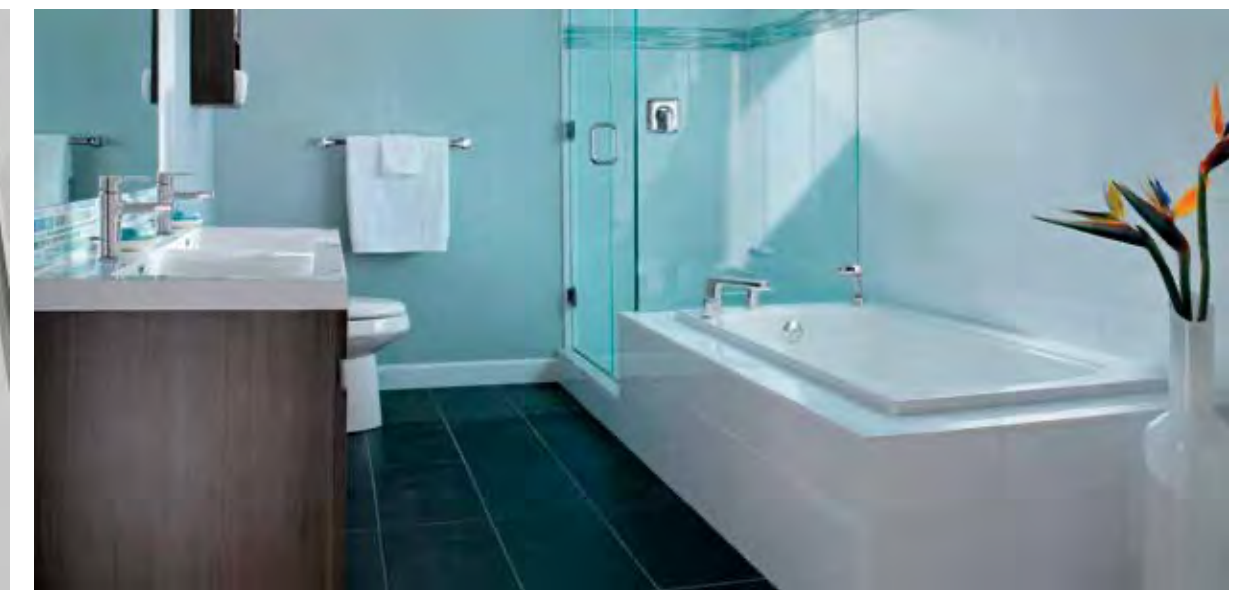

Integrated USB receptacle located in kitchen.

Upgraded contemporary square interior columns, as per plan.

Choice of contemporary hi-gloss cabinetry, in addition to standard.

Upgraded Moen Align kitchen faucet with spray, chrome finish.

Contemporary interior trim package (4" baseboard and 2-3/4" casing).

Upgraded interior door hardware.

Upgraded rizon master bath & powder room faucet fixtures, as per plan.

Information correct at press time and subject to change without notice. Renderings are artist's concept. E. & O.E.