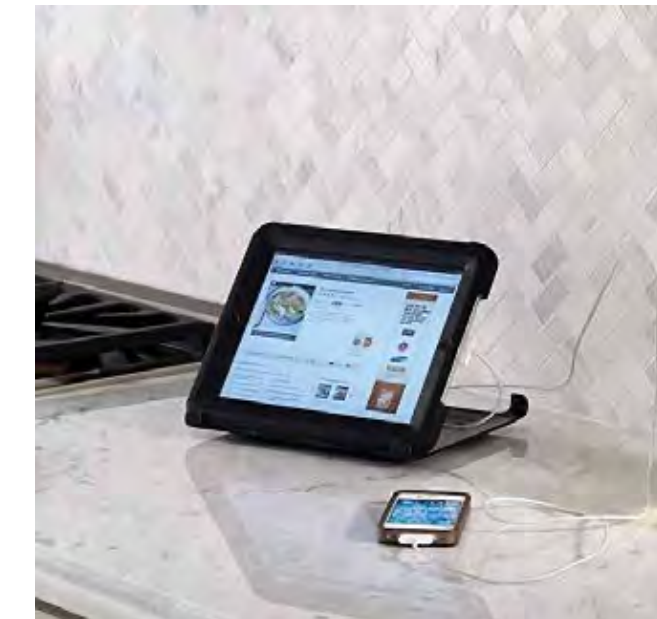

Integrated USB receptacle located in kitchen.

Upgraded contemporary square interior columns, as per plan.

Choice of contemporary hi-gloss cabinetry, in addition to standard.

Upgraded Moen Align kitchen faucet with spray, chrome finish.