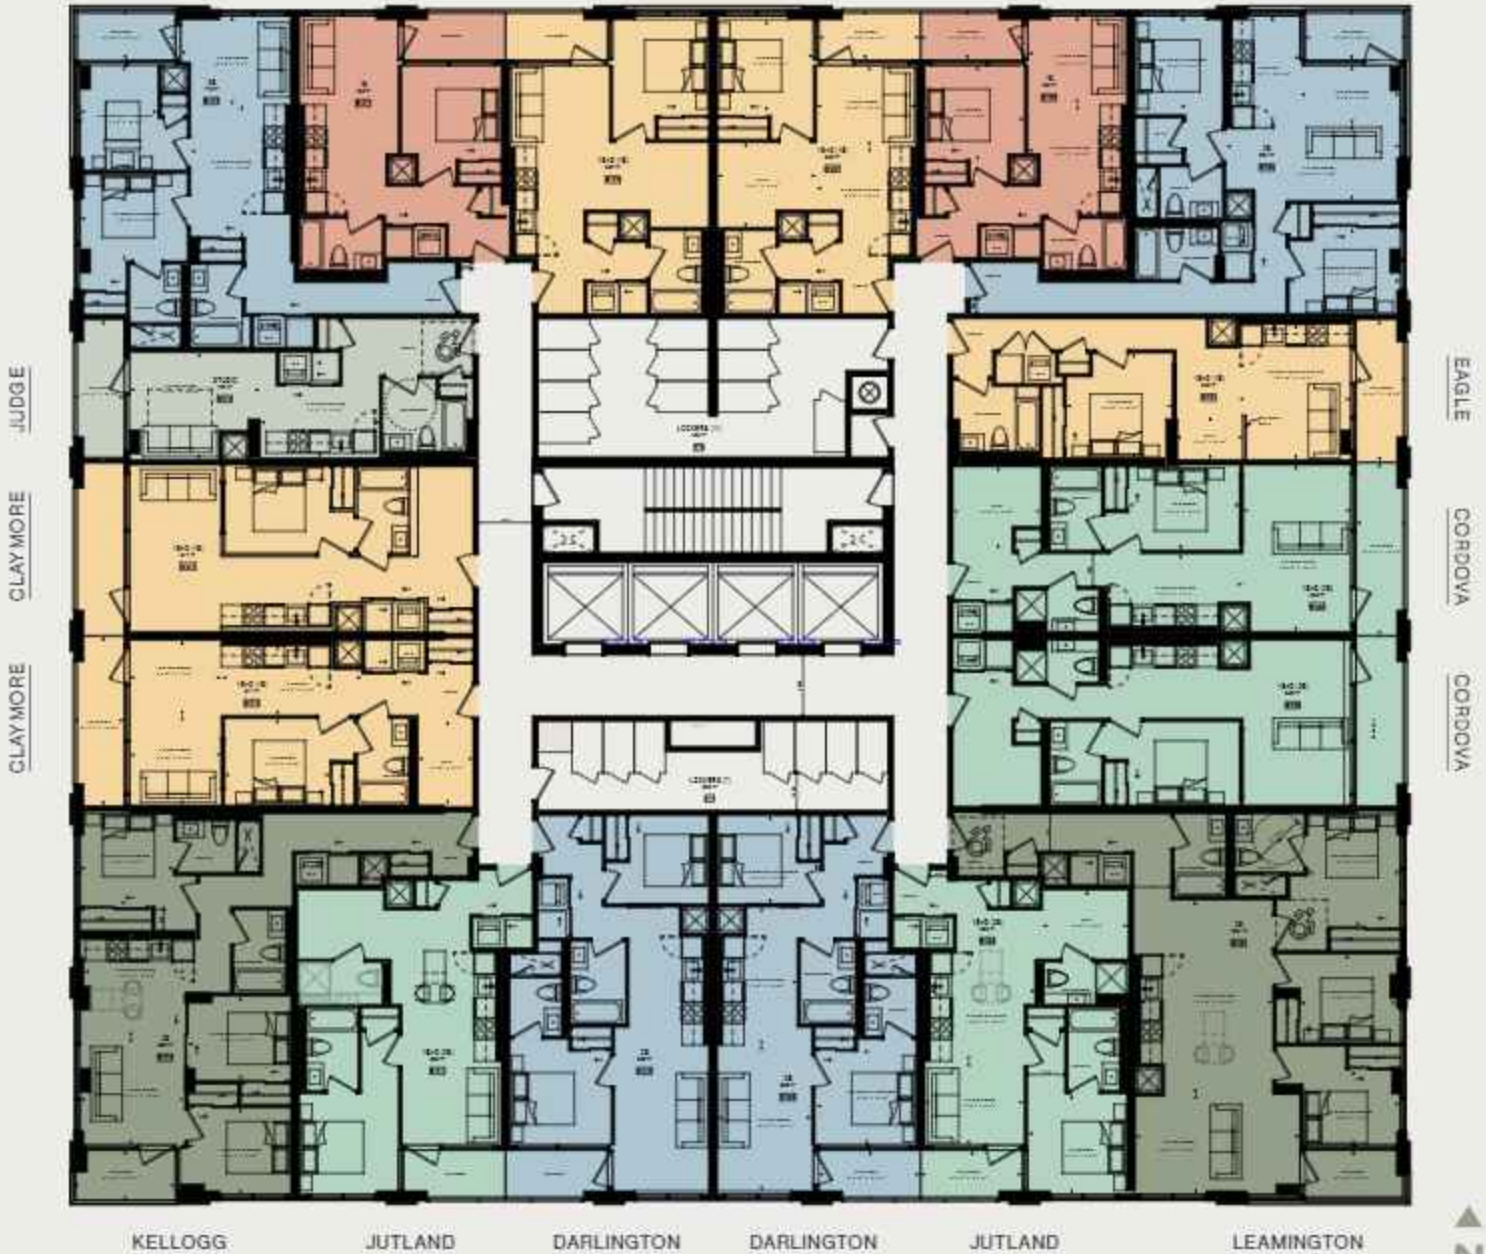

# ARCADIA DISTRICT

*Residences at* BLOOR & KIPLING

## LEVEL 3 & 4 UNITS KEYPLATE

■ STUDIO | ■ 1B | ■ 1B+D | ■ 1B+D (2 BATH) | ■ 2B | ■ 3B

GARDENVALE DURBAN HUMBERVALE HUMBERVALE DURBAN LILLIBET

Multiple, specifications & floor plans are subject to change, without notice. All floor plans have approximate dimensions only. Actual unit floor space may vary from the stated floor area. All renderings are for illustrative purposes only. Window sizes and type may vary. Landscaping, paths, terraces and balcony areas subject to change. Depictions of materials, finishes, common areas and nearby lands may vary and nearby lands may be redeveloped. All depictions and renderings are intended solely for artistic and conceptual purposes only and are not intended to be relied upon for entering into any agreement of purchase and sale or deemed to be a representation or warranty of the vendor of any kind. These marketing materials do not form part of the agreement of purchase and sale. E. & O.E.